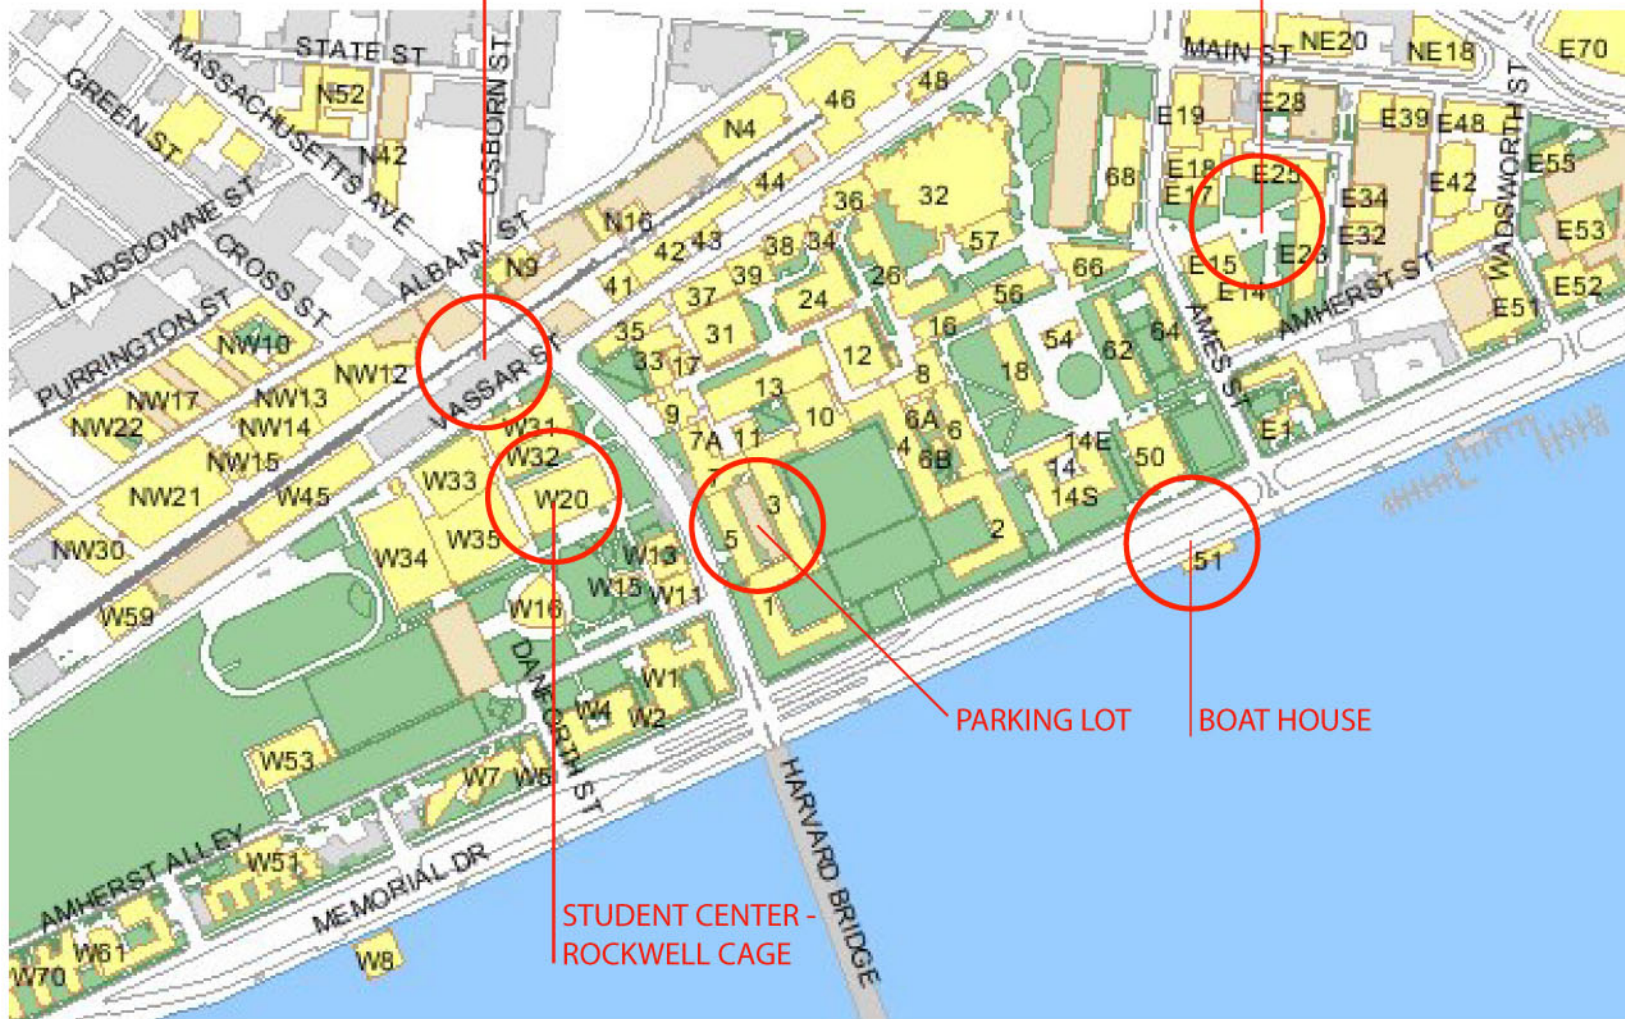

METROPOLITAN  
STORAGE WAREHOUSE

MEDIALAB -  
MEDICAL CENTER

STUDENT CENTER -  
ROCKWELL CAGE

PARKING LOT

BOAT HOUSE