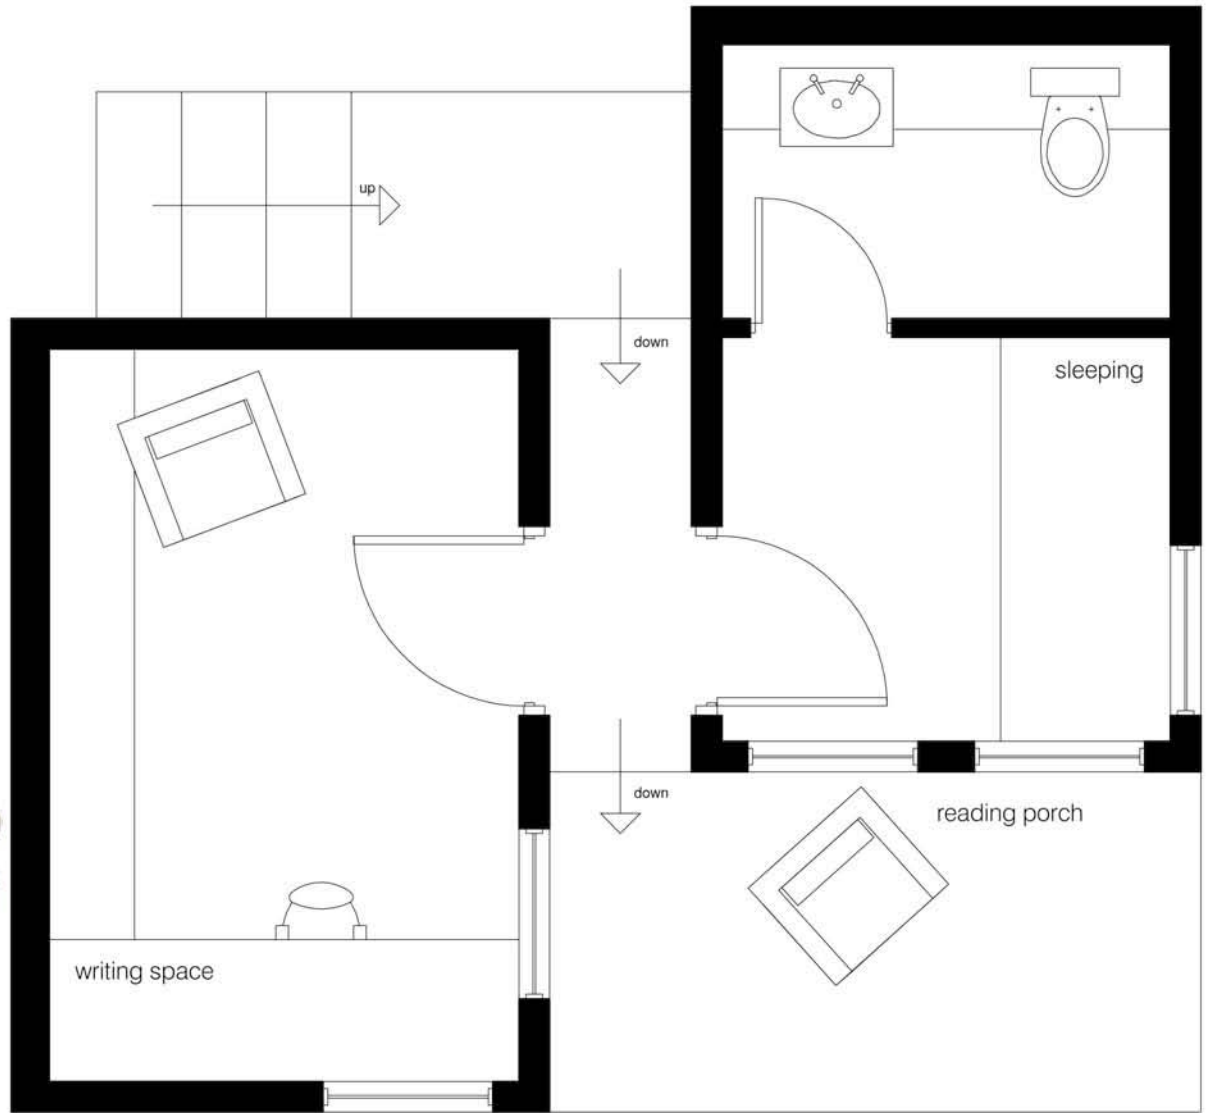

through the trees

the **architecture:**

reflective of the slope
of the topography
and the organiaity
of the surrounding
tree canopy

the **windows:**

open to morning
light and facing the river

visitor's center

writing space

Concord River

separation of work
terraces

shape