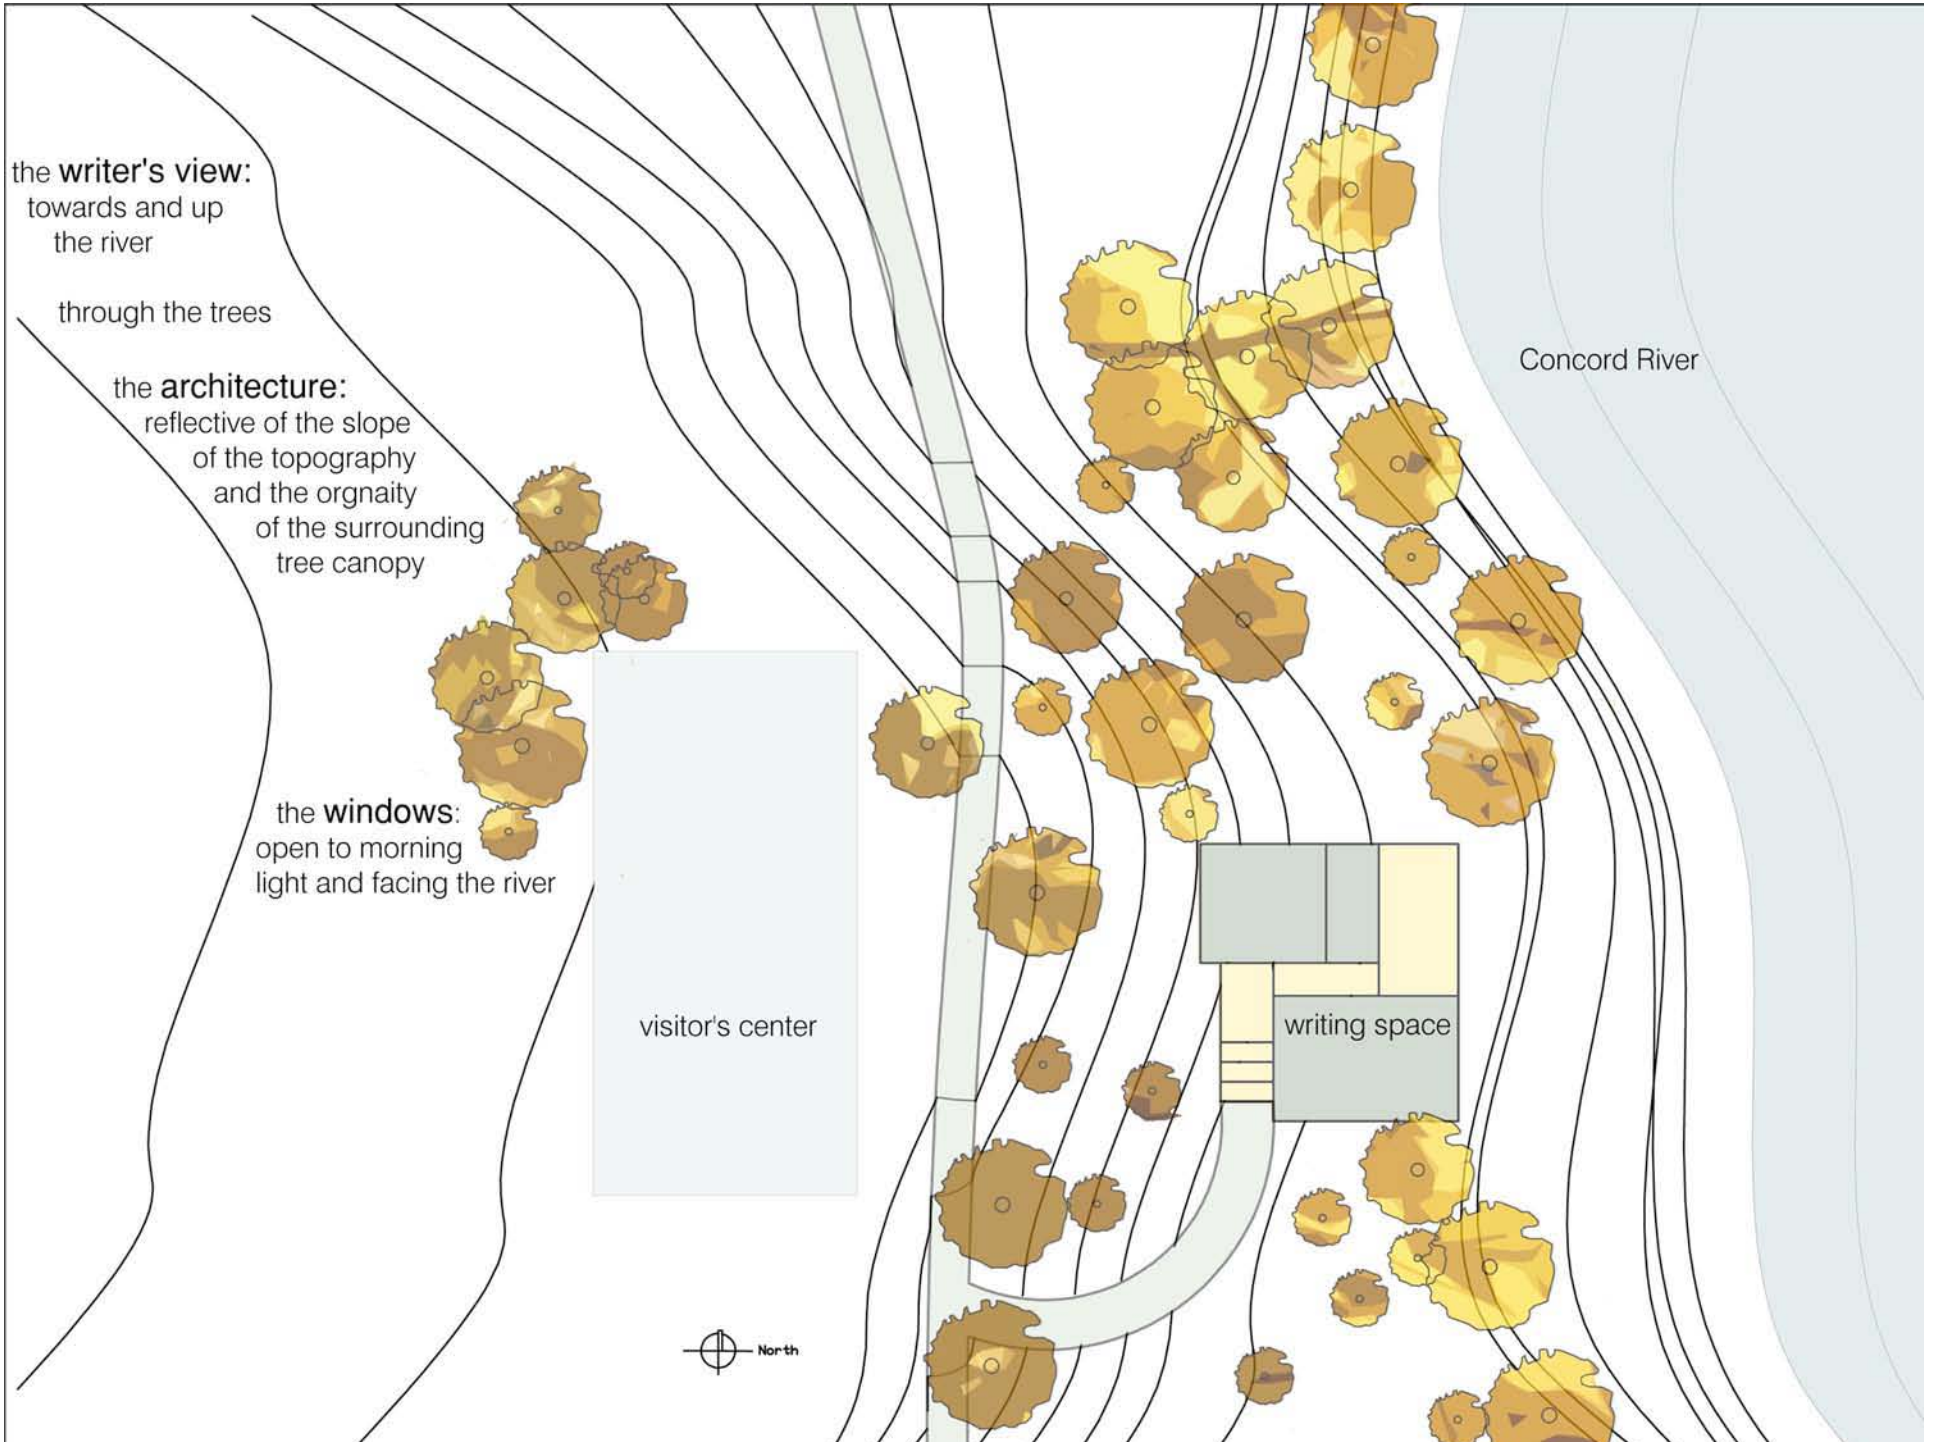

through the trees

the **architecture:**

reflective of the slope
of the topography
and the organiaity
of the surrounding
tree canopy

the **windows:**

open to morning
light and facing the river

visitor's center

writing space

Concord River

separation of work
terraces

shape