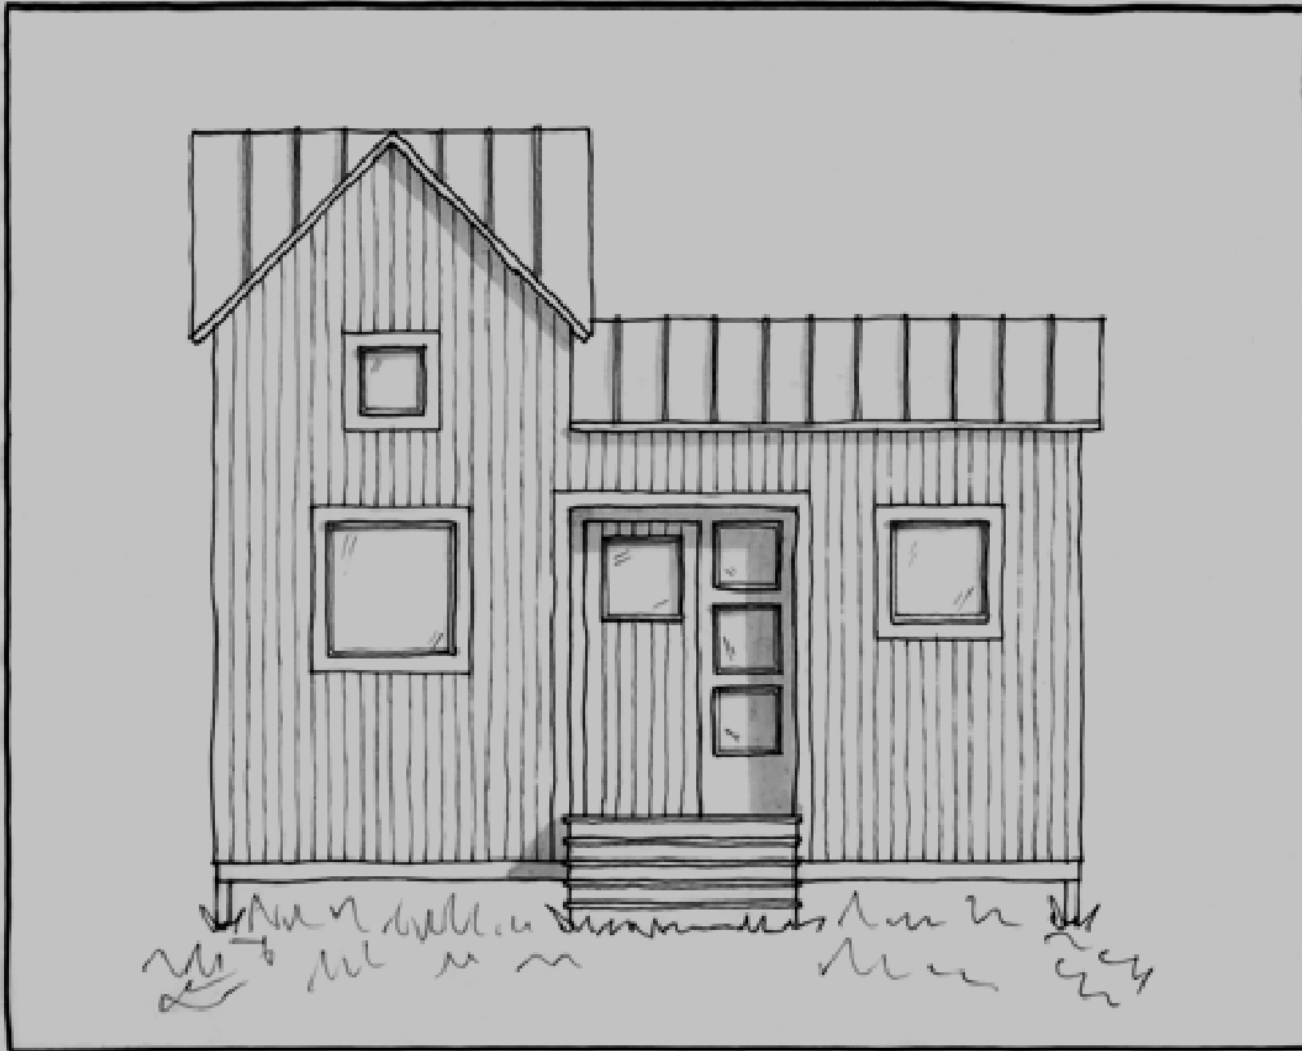

# A MODERN COTTAGE

CONCORD, MASSACHUSETTS

A COMFORTABLE RETREAT

NURTURING CONCORD'S  
NEXT GREAT WRITERS

---

FEATURING:

FULL BATH

KITCHENETTE

CASUAL DINING AREA

LOFTED BED

SPACIOUS DESK WITH  
LARGE PICTURE WINDOW

STUNNING VIEWS OF THE  
CONCORD RIVER

A MODERN COTTAGE  
CONCORD, MASSACHUSETTS

A MODERN COTTAGE  
CONCORD, MASSACHUSETTS

# A MODERN COTTAGE CONCORD, MASSACHUSETTS

**1. ORIGINAL MODEL**

**5. SAMPLE AREA**  
SCALE: 1" = 1'-0"

**2. SECTION CUT**

**3. ABSTRACT COPY**

**4. RAIN SCREEN**